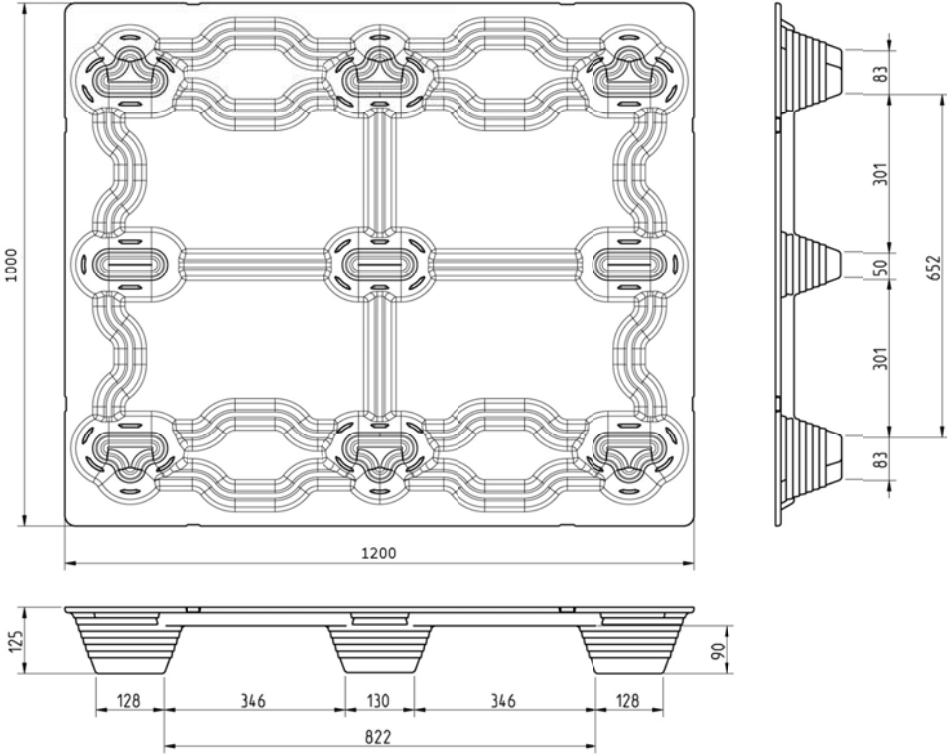

# F10-five

Size	1000 x 1200 x 125mm
Tare weight	9.0Kg
Static capacity	1800Kg
Dynamic capacity	600Kg
Pallets per stack	60

**INKA**  
PALLETS®  
*Stacks Better...!*